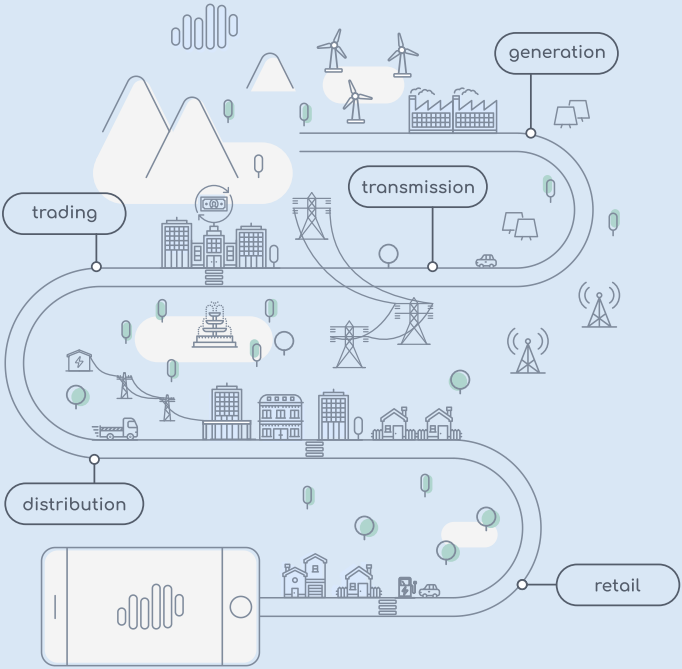

meter data management

MDM is the complete smart metering platform for managing consumption data, metering points and connected units. The module integrates in single place metering data from different sources (eg. AMI and manual reads) and estimates blank values.