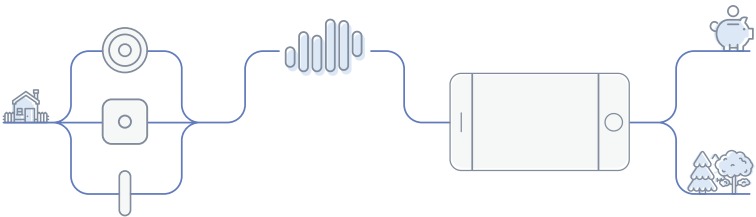

smart home

White-labeled smart home kit for energy retailer customers. The kit consists of the central unit, branded with utility's logo and colors, smart plugs and variety of sensors. The web and mobile applications for end users may be integrated with LERTA Customer Platform and even LERTA Demand Side Response for remote control based on energy price and demand.