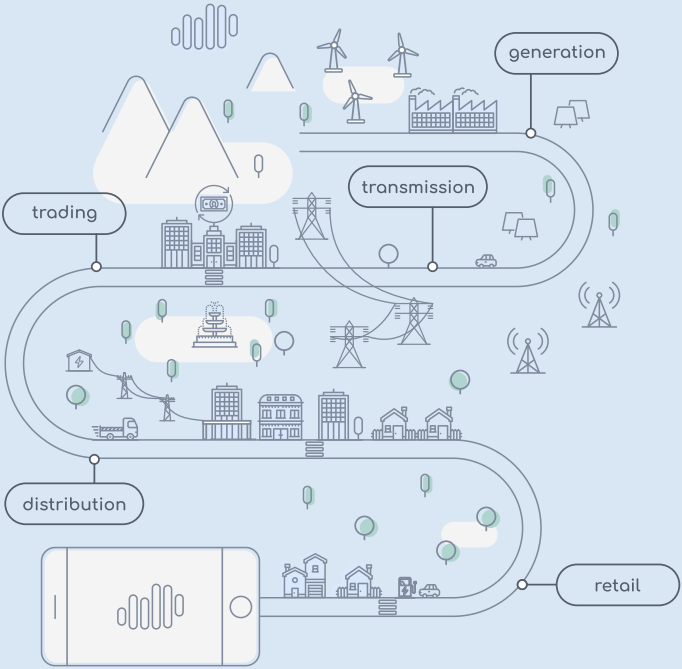

smart home

White-labeled smart home kit for energy retailer customers. The kit consists of the central unit, branded with utility's logo and colors, smart plugs and variety of sensors. The web and mobile applications for end users may be integrated with LERTA Customer Platform and even LERTA Demand Side Response for remote control based on energy price and demand.